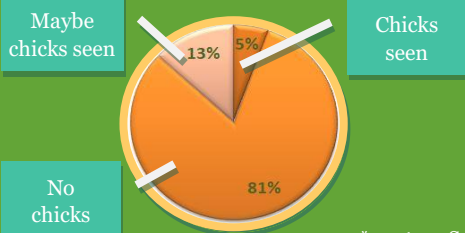

Things to do

1. Search for Megapode pictures on the internet and compare our Australian Brushturkeys with their close relatives. What looks different and what looks the same?
2. Keep looking for Brushturkeys and reporting any birds you see to our Australian Brushturkey Survey.

The Survey

- 389 entries made in September
- 1,327 Brushturkeys seen
- Reports from Springbrook to Bundaberg
- Will run until the end of 2018

The Chicks

The Nest Mounds

*as at 30 September 2018