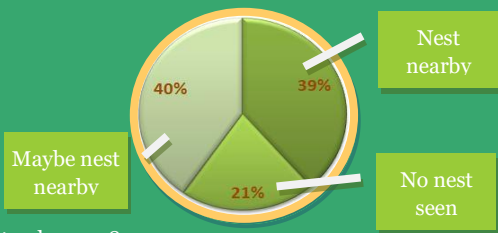

Things to do

1. Search for Megapode pictures on the internet and compare our Australian Brushturkeys with their close relatives. What looks different and what looks the same?
2. Keep looking for Brushturkeys and reporting any birds you see to our Australian Brushturkey Survey.

The Survey

- 389 entries made in September
- 1,327 Brushturkeys seen
- Reports from Springbrook to Bundaberg
- Will run until the end of 2018

The Chicks

The Nest Mounds

*as at 30 September 2018